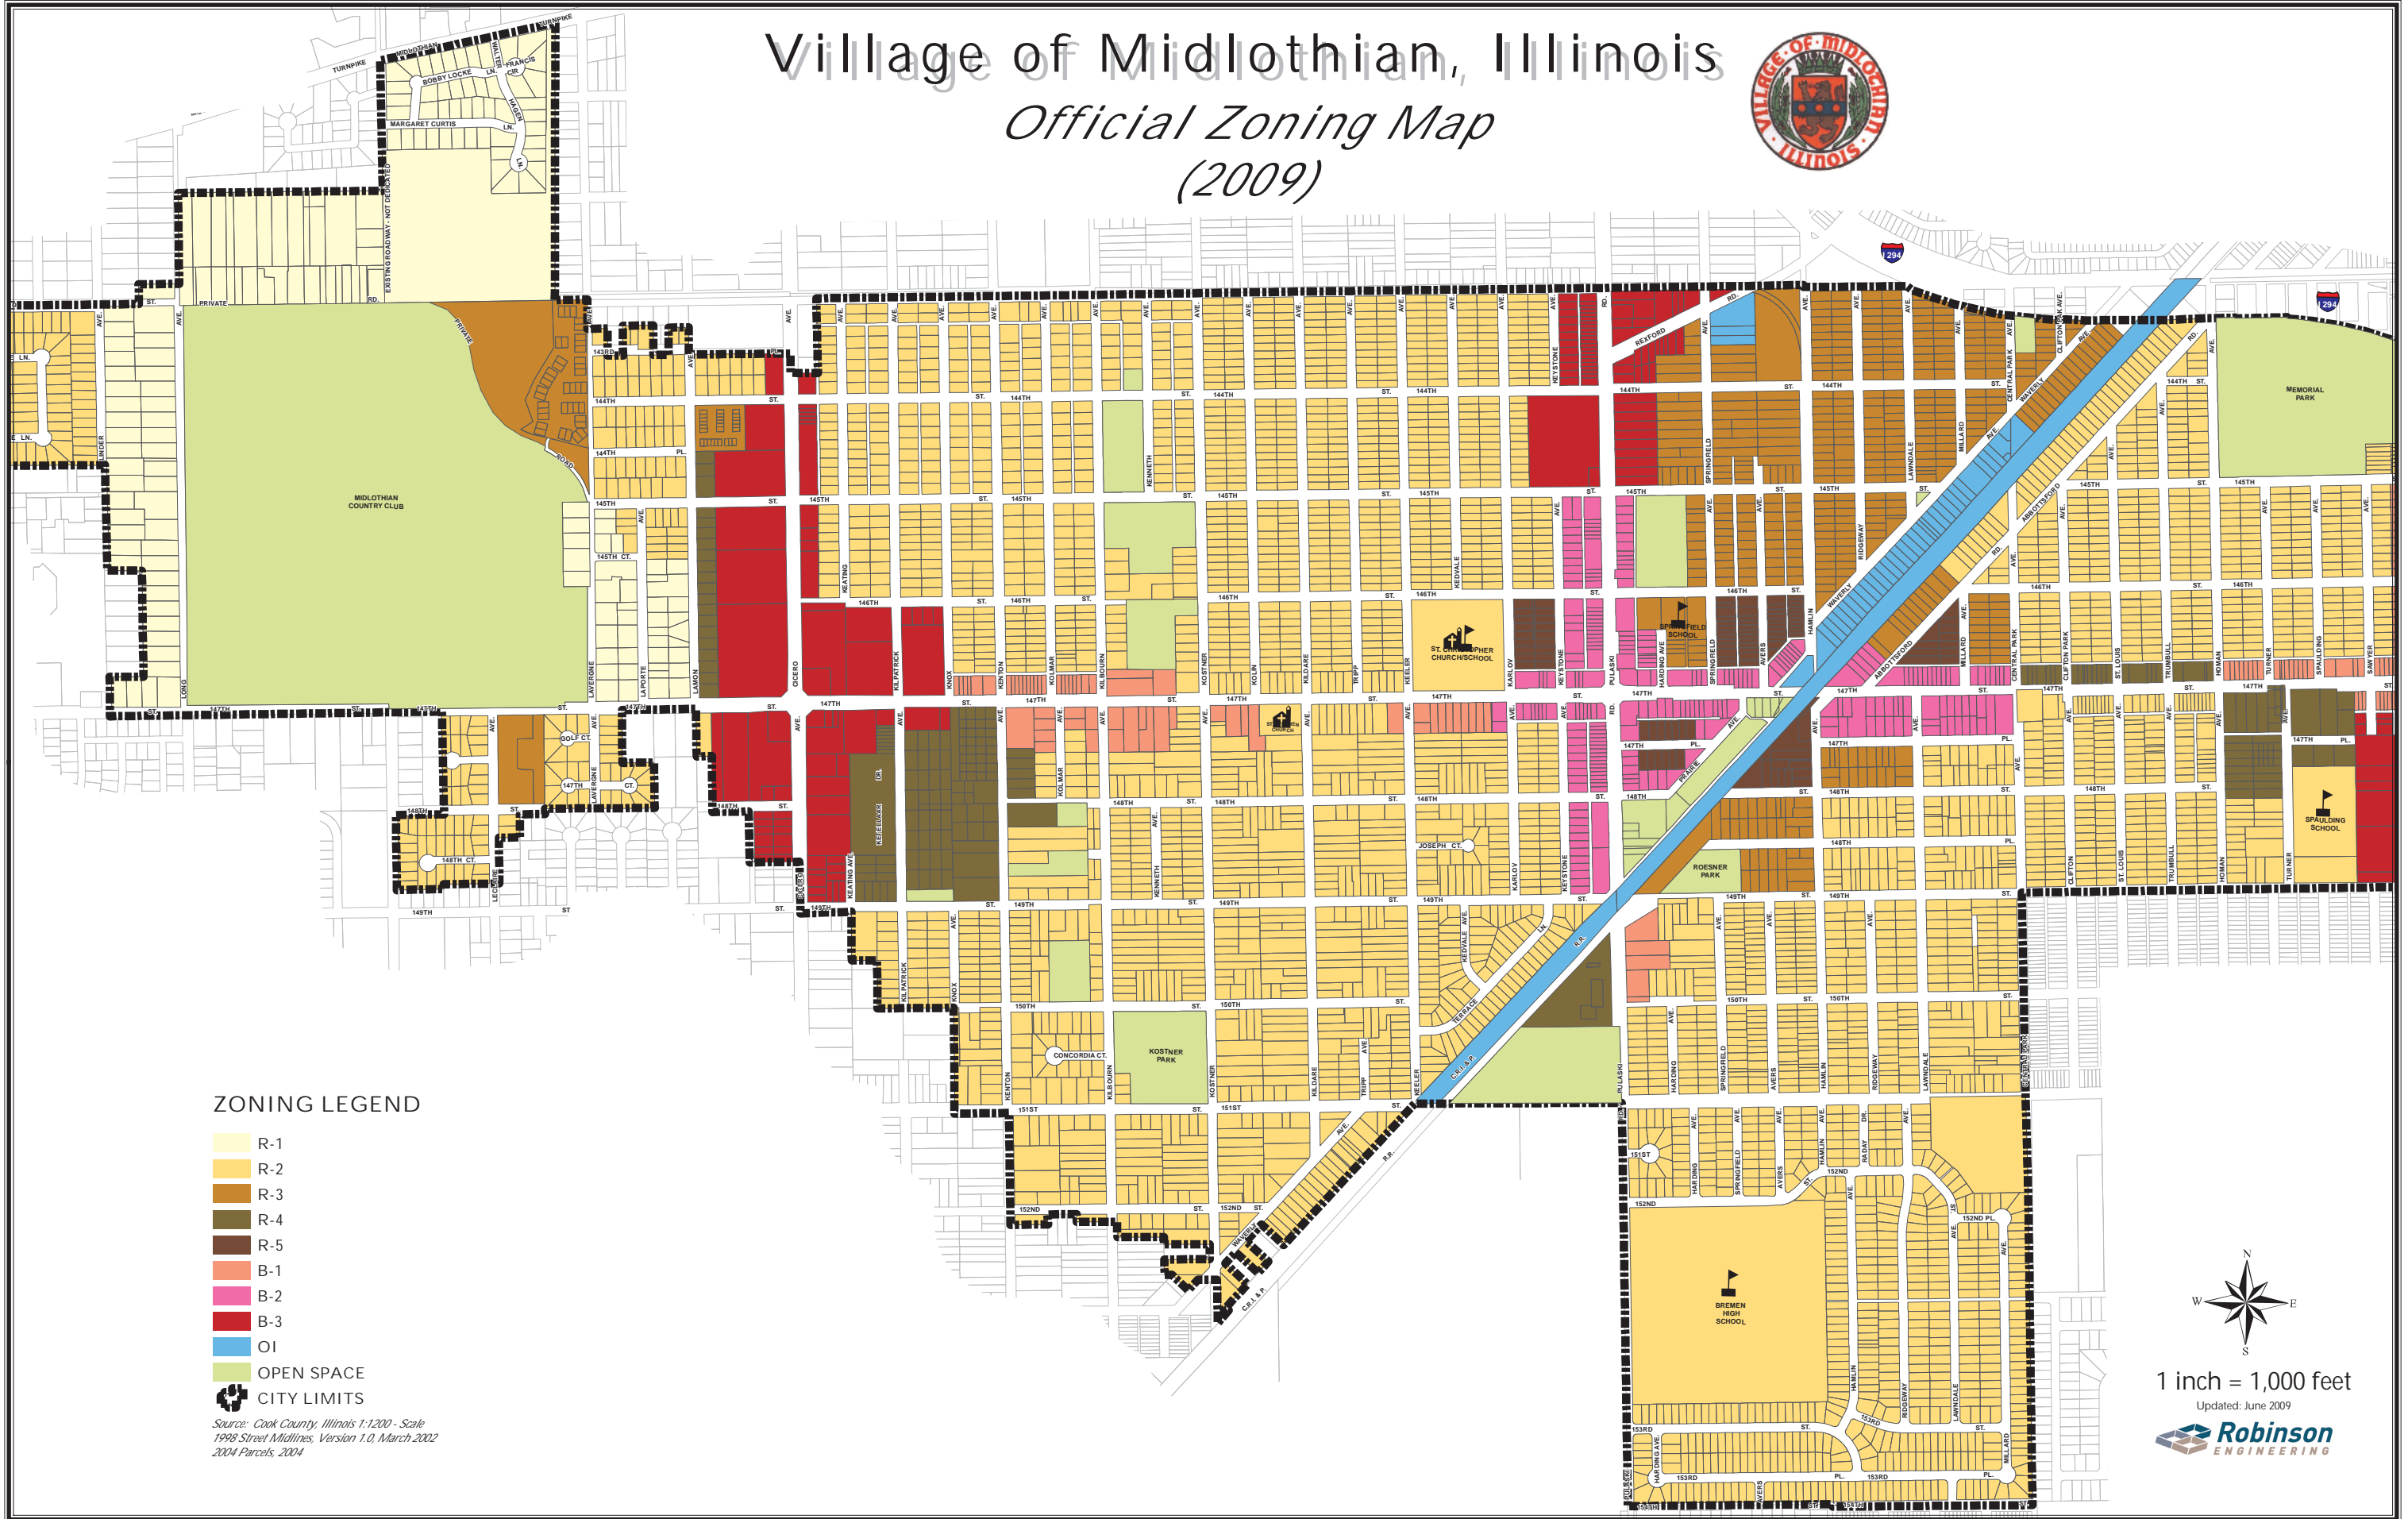

Village of Midlothian, Illinois

Official Zoning Map

(2009)

ZONING LEGEND

- R-1
- R-2
- R-3
- R-4
- R-5
- B-1
- B-2
- B-3
- OI
- OPEN SPACE
- CITY LIMITS

Source: Cook County, Illinois 1:1200 - Scale
 1998 Street Midlines, Version 1.0, March 2002
 2004 Parcels, 2004

1 inch = 1,000 feet
 Updated: June 2009